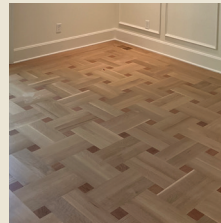

Discover #3409

HERS rated performance
build home

Zip framing

Lycene spray foam
encapsulation by
Epiphany Foam

Water furnace 5 series
geothermal system with
ERV. Buyers will be eligible
for 30% tax credit

Tankless water heater
with internal intelligent
circulating pump

Marvin windows

Custom blue stone patio in
rear elevation, along with
blue stone courtyard patio

Custom landscape design
and exterior lighting by
award-winning landscaper
Jim Devine

Iron exterior railings
and gates

Copper coach lighting by
Coppersmith

Epoxy garage floors

Interior

Great Room: 20' ceilings

Main Floor: 10' ceilings

Solid core 8' interior doors

3/4" x 5" sand & finish
oak floors

Heat & Glo custom fireplace
with French limestone
surround

Custom federal style office
with raised panels and
custom built-in shelves and
cabinets

Kitchen

Custom inset cabinetry by
Burns Custom Cabinets

La Corneau French range
French limestone range
hood

Thermadore panel ready
appliances

Quartz countertops with
mitred edge island

Custom pantry with
wine cooler

Newport Brass Bridge faucet

Primary Suite

Chevron floor

Custom beams

Italian Calcutta marble
floors with sun touch
radiant heat

Crystal cabinet and door
hardware

Cast iron clawfoot soaking tub
Curbless marble shower
His & Hers closets

Builder is paying a 3% buyer Realtor commission.
For purchasing and pricing information, please contact:
(859) 509-3899 mike@southernluxuryhomes.com

Discover #3413

HERS rated performance
build home

Zip framing

Lycene spray foam
encapsulation by
Epiphany Foam

Water furnace 5 series
geothermal system with
ERV. Buyers will be eligible
for 30% tax credit

Tankless water heater
with internal intelligent
circulating pump

Marvin windows

Custom blue stone patio in
rear elevation, along with
blue stone courtyard patio

Custom landscape design
and exterior lighting by
award-winning landscaper
Jim Devine

Iron exterior railings
and gates

Copper coach lighting by
Coppersmith

Interior

Great Room: 20' ceilings

Main Floor: 10' ceilings

Solid core 8' interior doors

3/4" x 7" sand & finish
oak floors

Heat & Glo custom fireplace
with French limestone
surround

Custom federal style office
with raised panels and
custom built-in shelves and
cabinets

Kitchen

Custom inset cabinetry by
Burns Custom Cabinets

Thermadore panel ready
appliances

All marble Calcutta gold
countertops

Custom pantry with
wine cooler

Primary Suite

3/4" x 7" sand & finish
oak floors

Custom beams

Crystal cabinet and door
hardware

Cast iron clawfoot soaking tub

Curbless marble shower

His & Hers closets